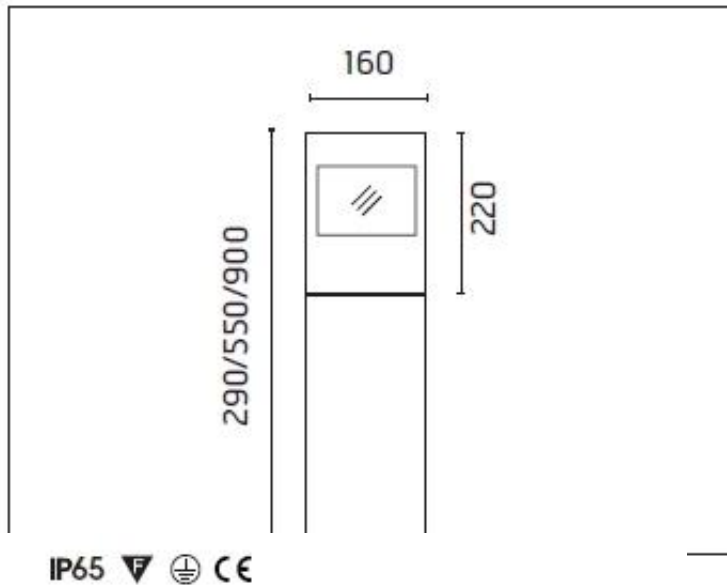

Wegleuchte LEOBxH=160x220mm, 4xGlas opal, anthrazit

Art. Nr.: **Ares123244118.3**
Artikel: **Wegleuchte LEOBxH=160x220mm,
4xGlas opal, anthrazit**
Preis: **914.00** CHF

230V/4x4W Omnidirectional

Wegleuchte (Kopf) für LED, Gehäuse aus Aludruckguss, 4 x Fenster, Glas matt, 2 x Kabel Anschluss, IP65, ohne Mast, ohne Leuchtmittel. Total power 28,6W LED lm 4x663 ? OUTPUT lm 4x240 CRI>80 Integral electronic power supply Masse: L/B/H= 160 / 160 / 220mm

Additional Images / Zusatz Bilder

EU Regulation 874/2012 - Illumination equipment energy classes

- A⁺⁺** LED VERSION:
Class A/A+/A++
Luminaire supplied with integrated LED modules which cannot be replaced
- A⁺**
- A**
- A⁺** METAL HALIDE VERSION:
Class A+
HIT-CE/G12
- A** FLUORESCENT VERSION:
Class A
TC TEL/GX24Q-3

-  Bollard light
-  The fitting is equipped with 2 cable input
-  Protection against impact
IK 05 - 0,7 joule
-  Full cut-off luminaire
(no light pollution)
transparent glass only

Leo160 on post / Poles

12425
H. 70 mm

12455
H. 330 mm

12490
H. 680 mm